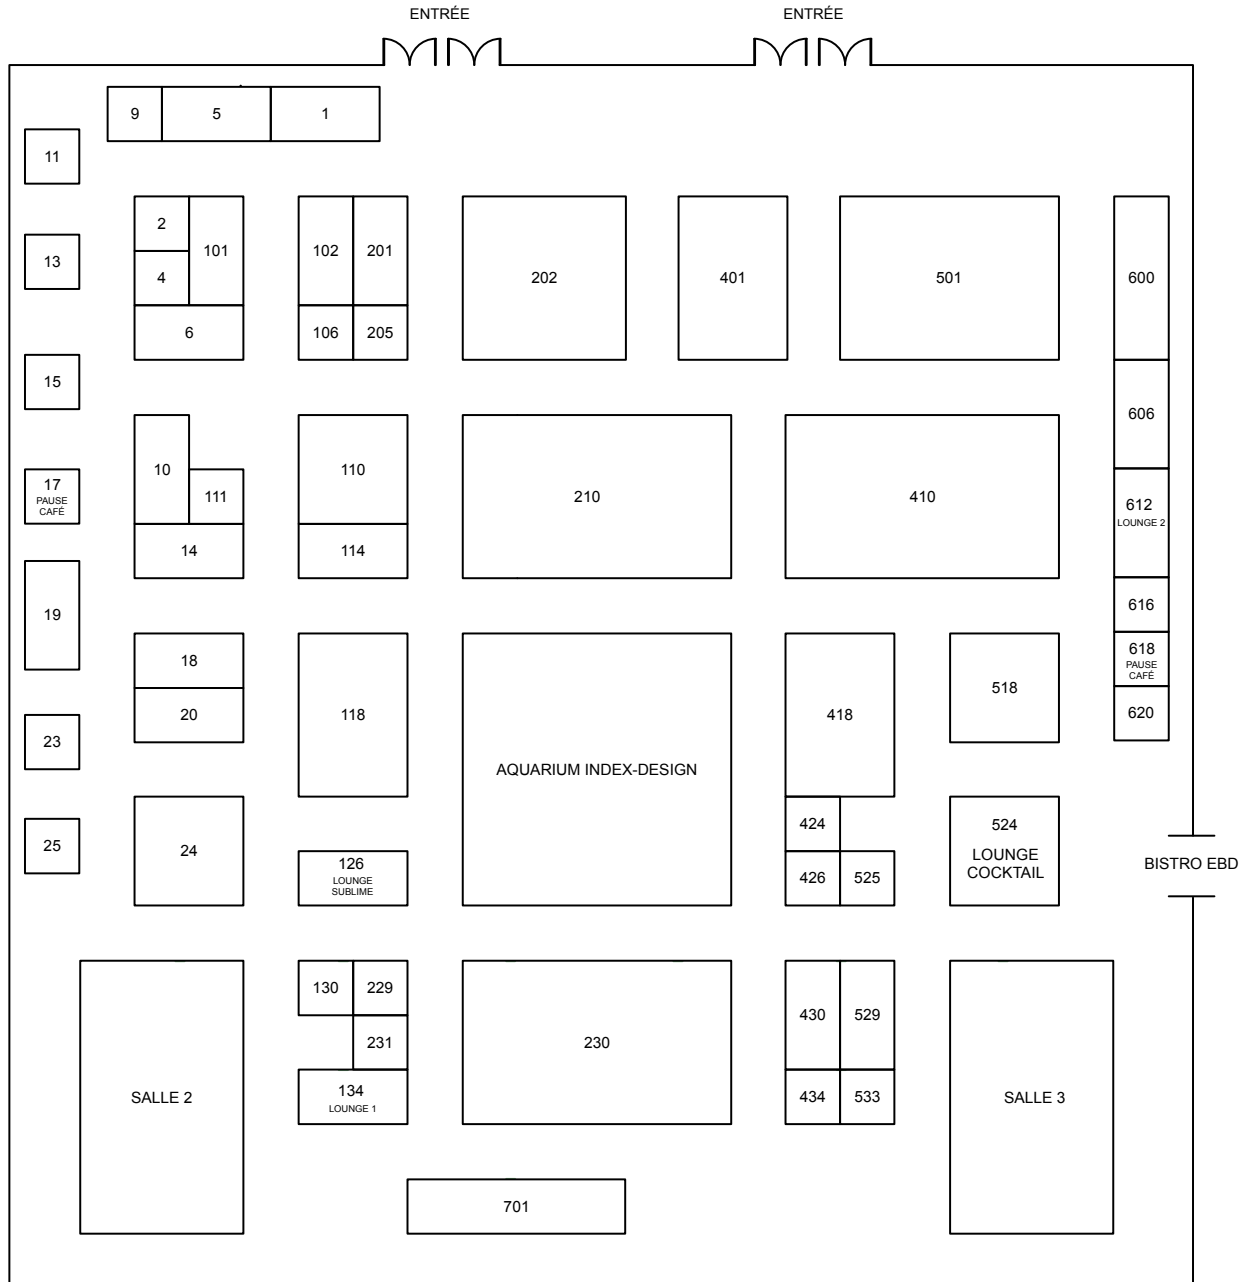

EXHIBITORS MAP

229	AFDICQ
231	APDIQ
15	APCHQ
600	Arauco
130	AWMAC
529	Benjamin Moore
101	Blum
434	Brookside
10	CHPVA
6	Cienapps
102	CJP
118	CPCL
501	Dorr Industries
205	DSR
20	Egger
9	Extira by Jeld-Wen
401	Formica
620	Garnica
701	HanStone
418	Hettich
19	Husky Plywood
424	Index-Design
202	Kronospan
4	Lecxeco
2	Lightbeans
13	LUX Solutions d'éclairage

616	MGH
430	Nortra
1	Olon
533	Panolam
11	Panoply
606	Planit
518	Prémoulé
110	Prestolam
18	Rehau
201	Robert Bury
106	Robertson
111	Roseburg
426	Solidexpert
210	Sublime AGT
24	Sublime-Kastamonu
230	Tafisa
14	Teknaform ULC
23	Thermodoor
5	Thermovision
25	Titanium Technologies
410	Uniboard
114	Vizusolution