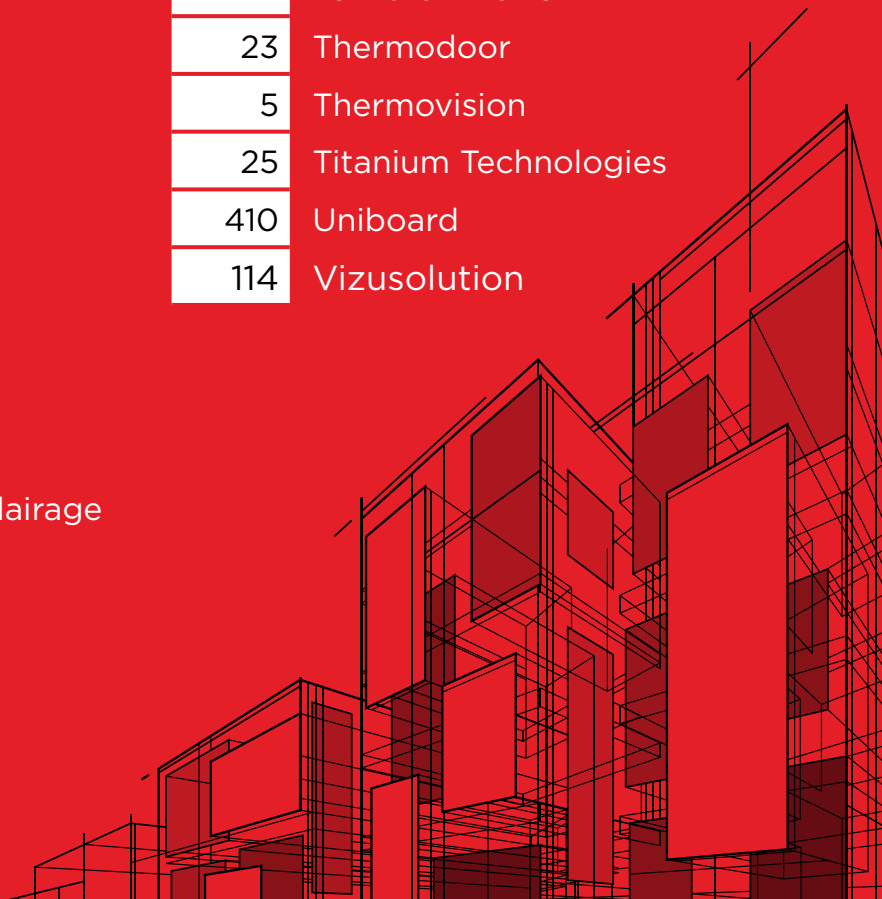

229	AFDICQ
231	APDIQ
15	APCHQ
600	Arauco
130	AWMAC
529	Benjamin Moore
101	Blum
434	Brookside
10	CHPVA
6	Cienapps
102	CJP
118	CPCL
501	Dorr Industries
205	DSR
20	Egger
9	Extira by Jeld-Wen
401	Formica
620	Garnica
701	HanStone
418	Hettich
19	Husky Plywood
424	Index-Design
202	Kronospan
4	Lecxeco
2	Lightbeans
13	LUX Solutions d'éclairage

616	MGH
430	Nortra
1	Olon
533	Panolam
11	Panoply
606	Planit
518	Prémoulé
110	Prestolam
18	Rehau
201	Robert Bury
106	Robertson
111	Roseburg
426	Solidexpert
210	Sublime AGT
24	Sublime-Kastamonu
230	Tafisa
14	Teknaform ULC
23	Thermodoor
5	Thermovision
25	Titanium Technologies
410	Uniboard
114	Vizusolution